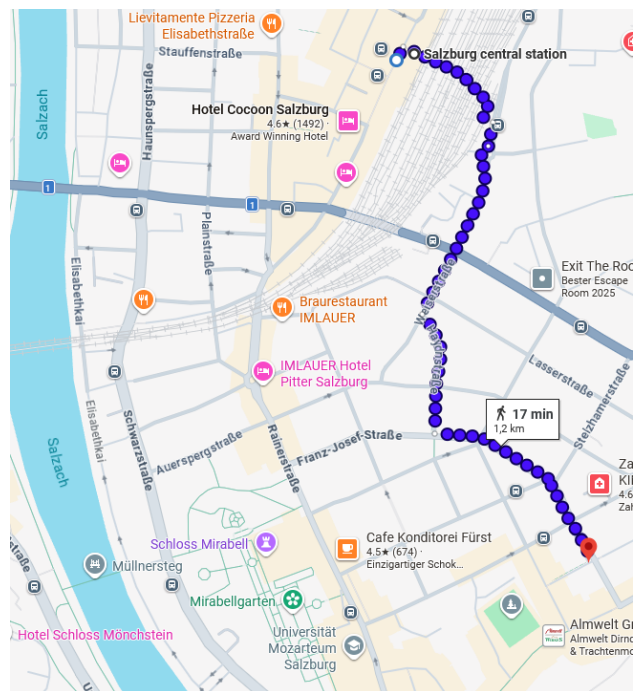

### Location

### Meeting venue

NH Collection Salzburg City

Franz-Josef-Straße 26

5020 Salzburg

Austria

1,2 km from Salzburg main station

### How to reach the venue

The NH Collection Salzburg City is located in the center of Salzburg and it is easily reachable starting from Salzburg main train station:

- ✔ **On foot:** 1,2 km from Salzburg main station
- ✔ **By bus:** Take bus 2 from Salzburg main station to the stop “Wolf-Dietrich-Straße” (approximately 7 minutes). From there, you will reach the NH Hotel by foot (130m). Buses run every few minutes. Tickets are available at the bus stop (machine) or on the app “Salzburg Verkehr”.

17 min walk from the main station