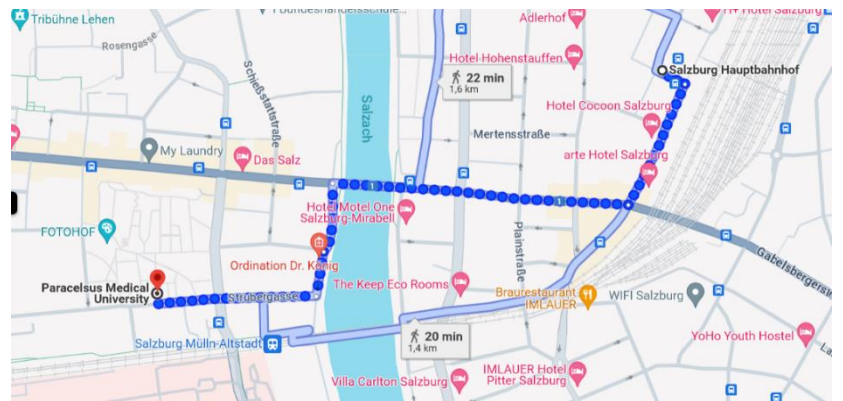

Lead applicant seminar

Practical information

06-07 Februar 2024 | Salzburg

Locations

Meeting venue

Paracelsus Medizinische Universität (PMU)

Auditorium Jörg Rehn (Haus C)

Strubergasse 22

5020 Salzburg

1,3 km from Salzburg main station