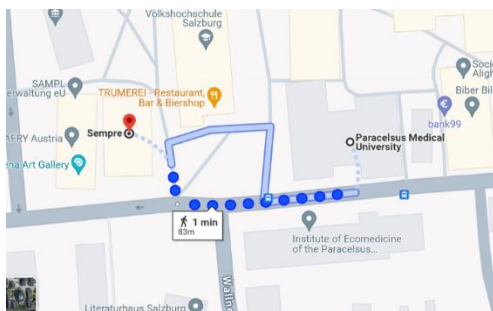

Lead applicant seminar

Practical information

06-07 Februar 2024 | Salzburg

Locations

Meeting venue

Paracelsus Medizinische Universität (PMU)

Auditorium Jörg Rehn (Haus C)

Strubergasse 22

Sempre

Strubergasse 28, 5020 Salzburg

The restaurant is located right next to the PMU.

Travel & on-site mobility

How to reach the venue

The **Paracelsus Medizinische Universität (PMU)** is located in the neighborhood of Mülln in the center of Salzburg and it is easily reachable starting from Salzburg main train station:

Address: Markus-Sittikus Strasse 20, 5020 Salzburg

Contact: +43 662 871121 | hotel@markus-sittikus.at

8 min walk from the main station

15 min walk from the venue

Hotel am Mirabellplatz

Address: Paris-Lodron-Straße 1, 5020 Salzburg

14 min walk from the main station

24 min walk from the venue

NH Salzburg City

Address: Franz-Josef-Strasse 26, 5020 Salzburg

Contact: +43 12675972 | nhsalzburgcity@nh-hotels.com

15 min walk from the main station